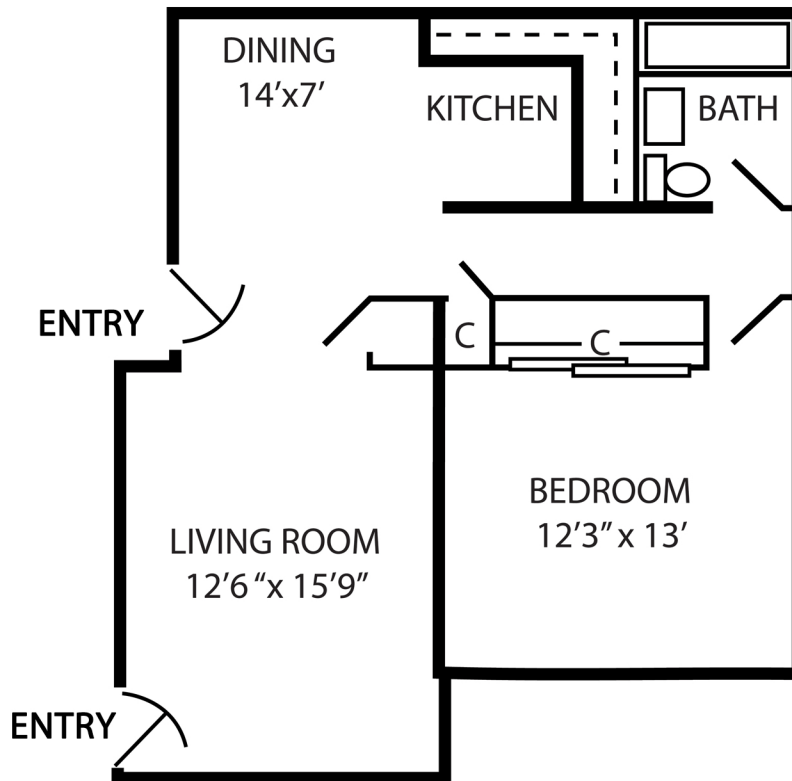

PER MONTH 650 SQUARE FEET

COLONIAL MANOR

ONE BEDROOM

All Dimensions are approximate

APARTMENT LOCATION

1102 Plainfield Road, #3
Darien, IL 60561

COMMUNITY FEATURES

- Garage Rental Available
- 24-Hour Emergency Maintenance
- On-Site Management Office
- Close To Restaurants & Shops
- Large Community Court Yard
- Laundry and Storage Facilities in Each Building