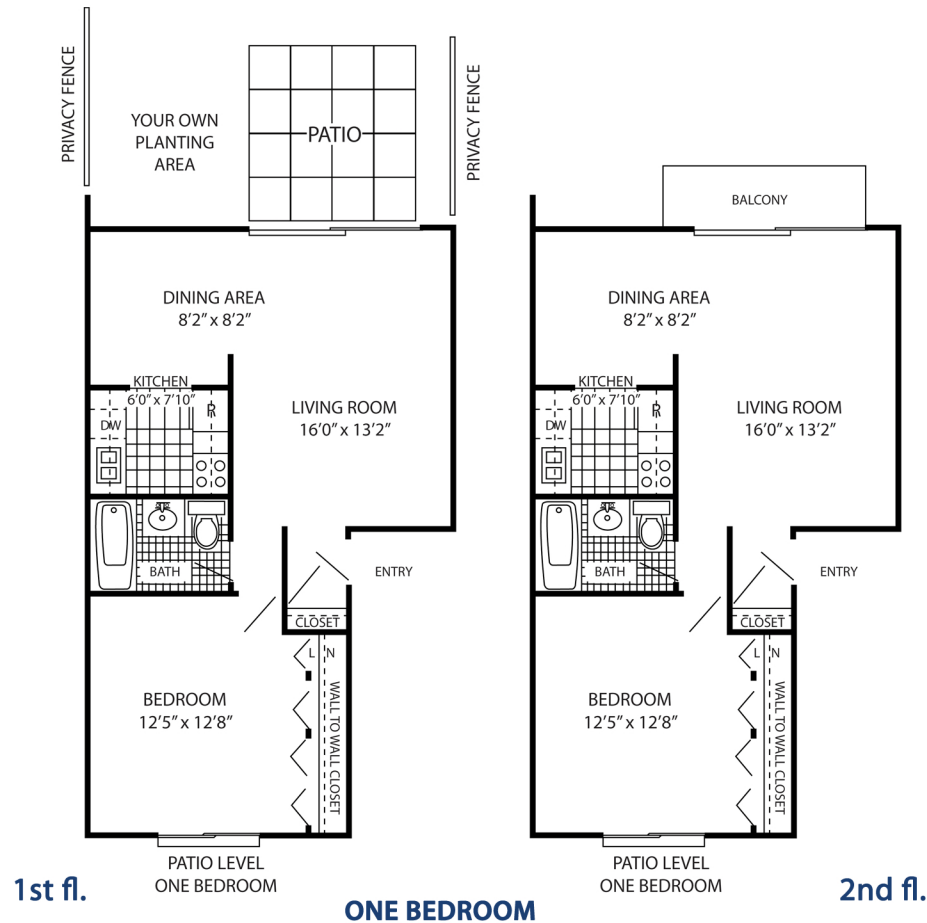

PER MONTH  700 SQUARE FEET

**COUNTRY VILLAS**

**WITH ALTERNATIVE**

**APARTMENT LOCATION**

4715 E. Beau Bien Boulevard  
Lisle IL 60532

**COMMUNITY FEATURES**

- Swimming Pool W/ Sun Deck
- Close Access To I-88 & I-355
- Walking Trails
- Play Ground
- Picturesque Courtyards
- On-Site Package Receiving
- On-Site Management 7-Days A Week
- Close To Area Dining & Shopping
- Laundry Facilities
- Near Morton Arboretum