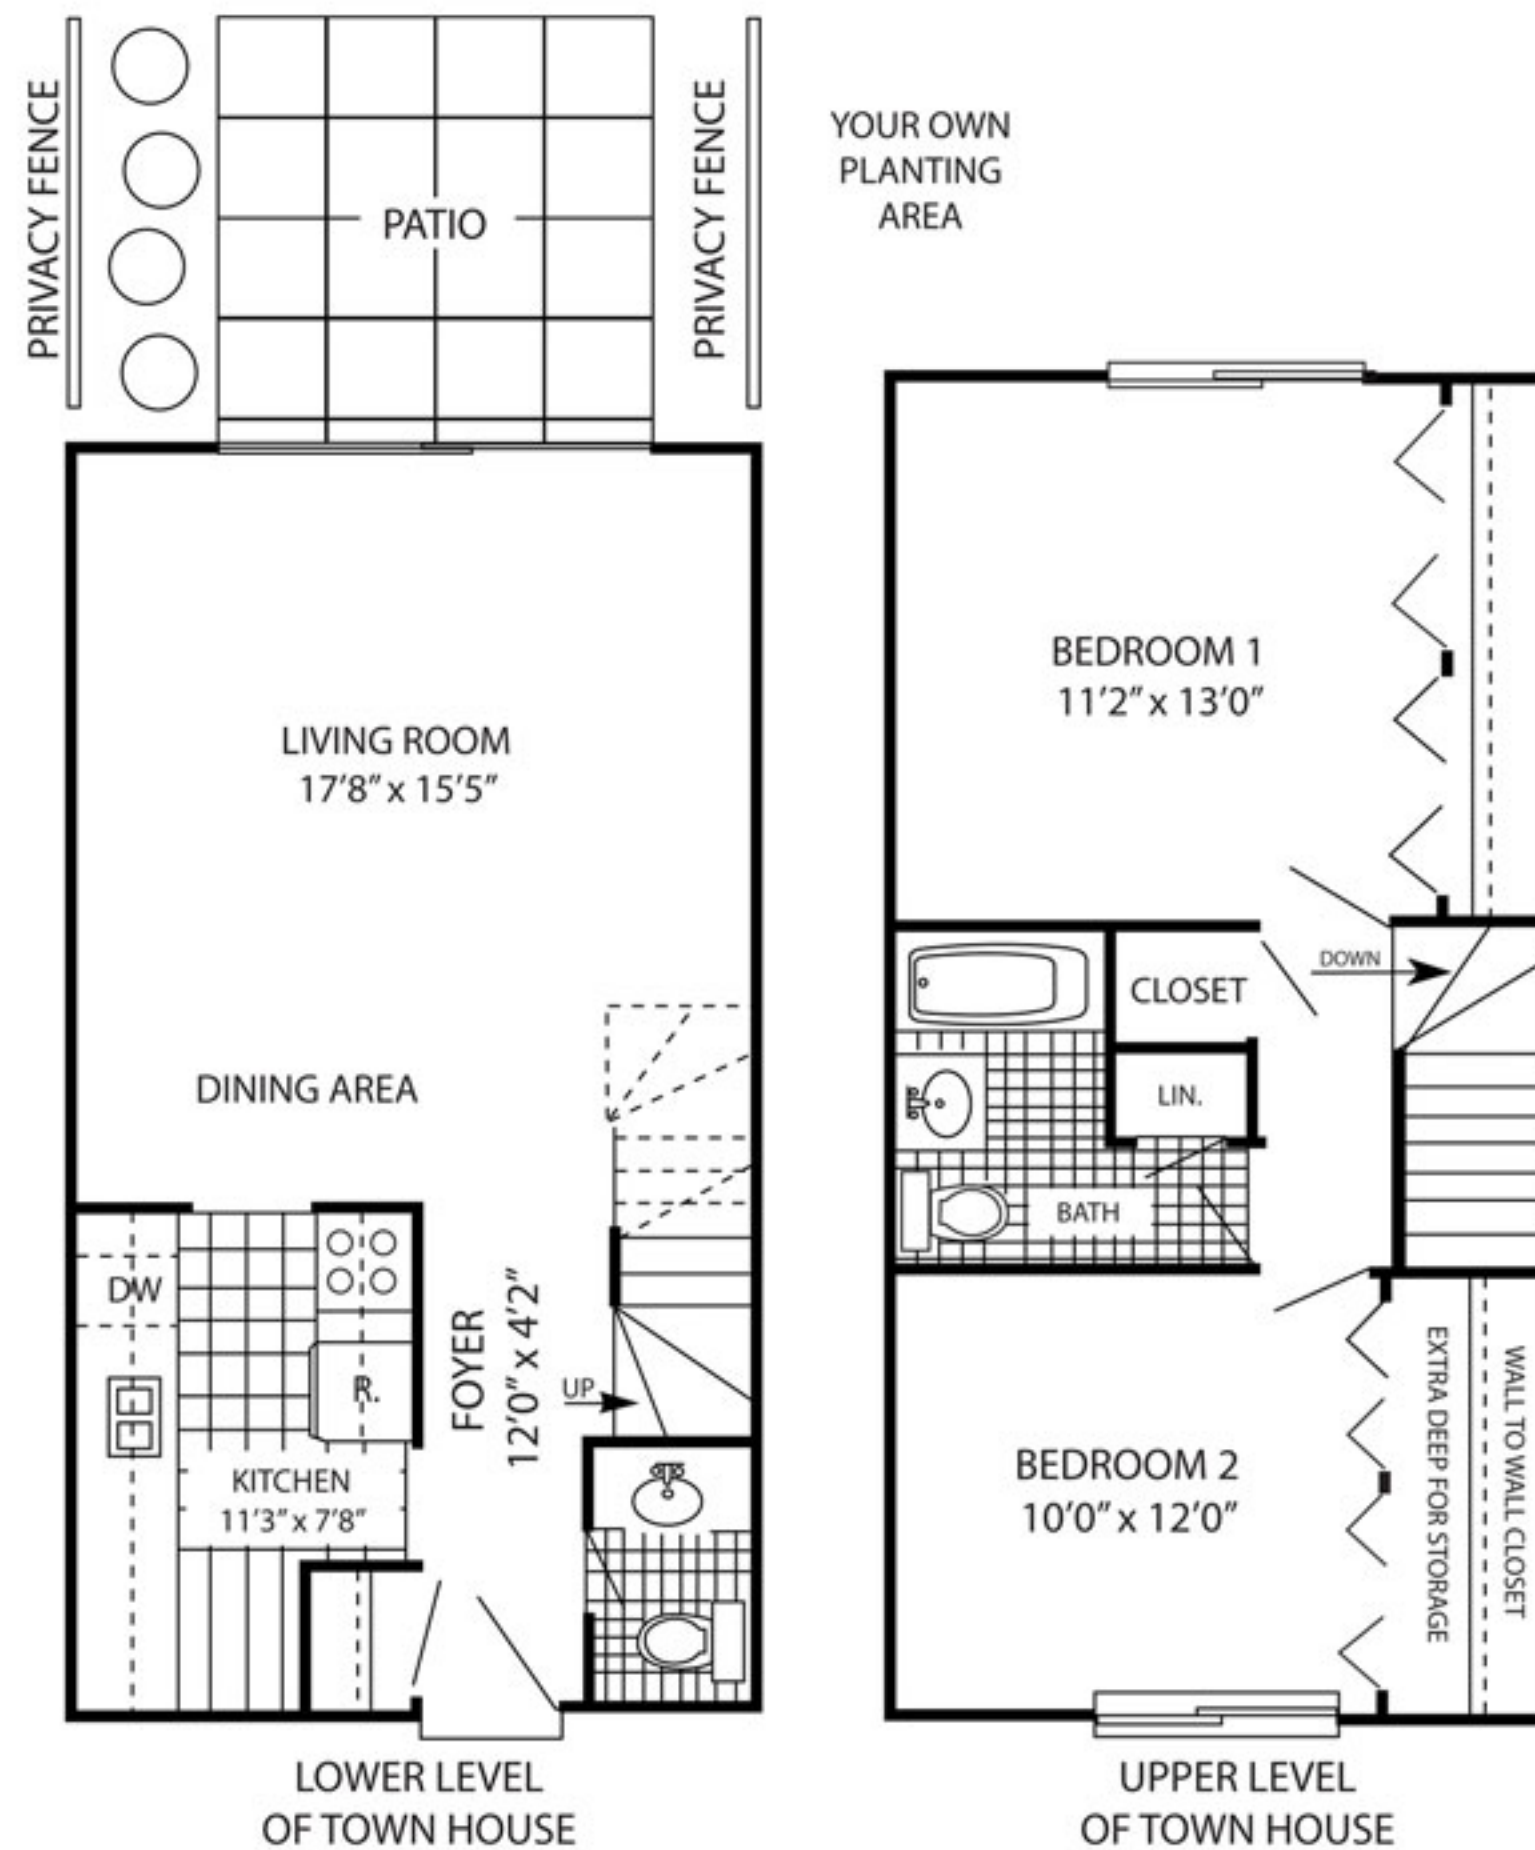

PER MONTH

1100 SQUARE FEET

COUNTRY VILLAS

TWO BEDROOM

All Dimensions are approximate

APARTMENT LOCATION

4715 E. Beau Bien Boulevard
Lisle IL 60532

COMMUNITY FEATURES

- Swimming Pool W/ Sun Deck
- Close Access To I-88 & I-355
- Walking Trails
- Play Ground
- Picturesque Courtyards
- On-Site Package Receiving
- On-Site Management 7-Days A Week
- Close To Area Dining & Shopping
- Near Morton Arboretum
- Two Bedroom