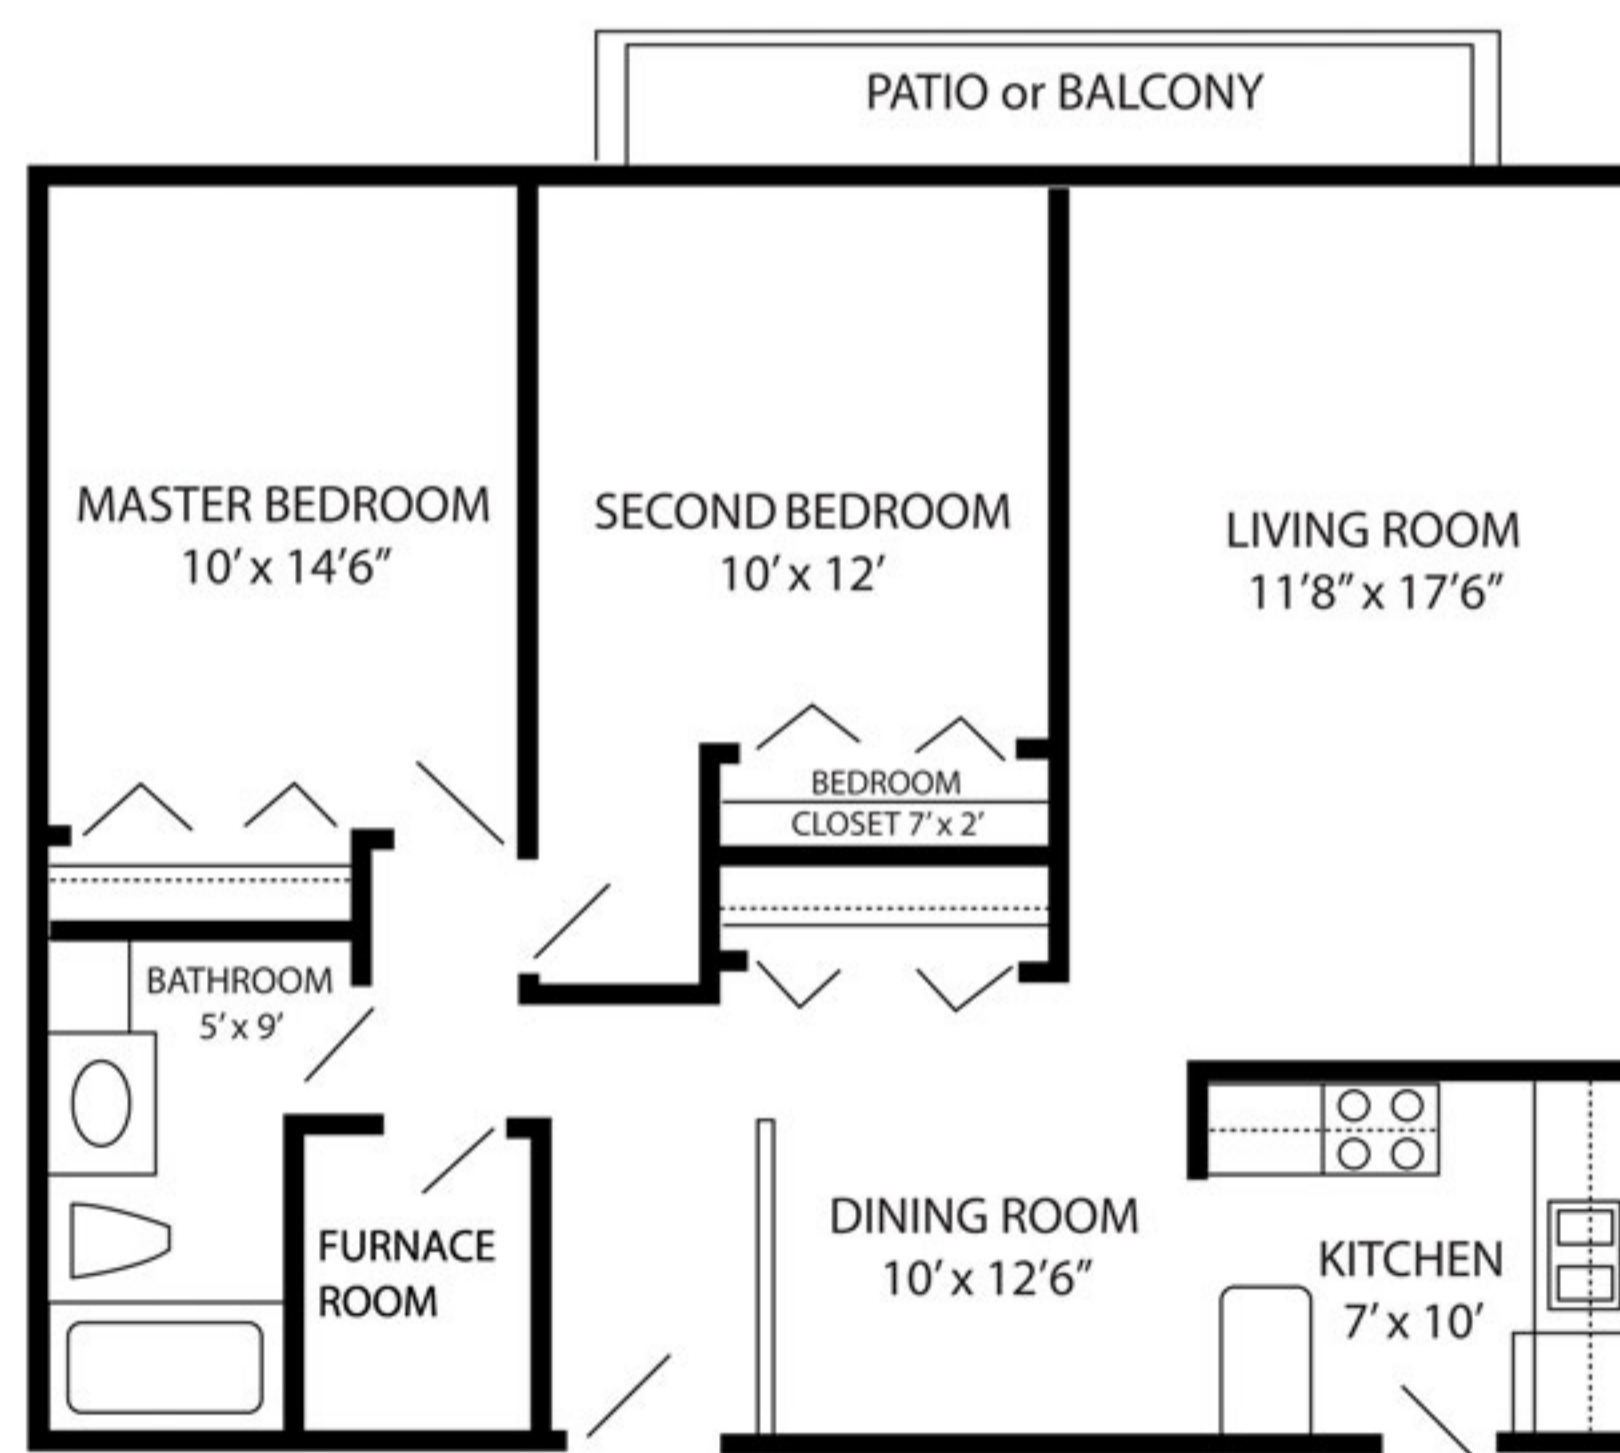

PER MONTH 650 SQUARE FEET

PER MONTH 900 SQUARE FEET

MANCHESTER COURT

ONE BEDROOM

TWO BEDROOM

650 square feet

900 square feet

All Dimensions are approximate