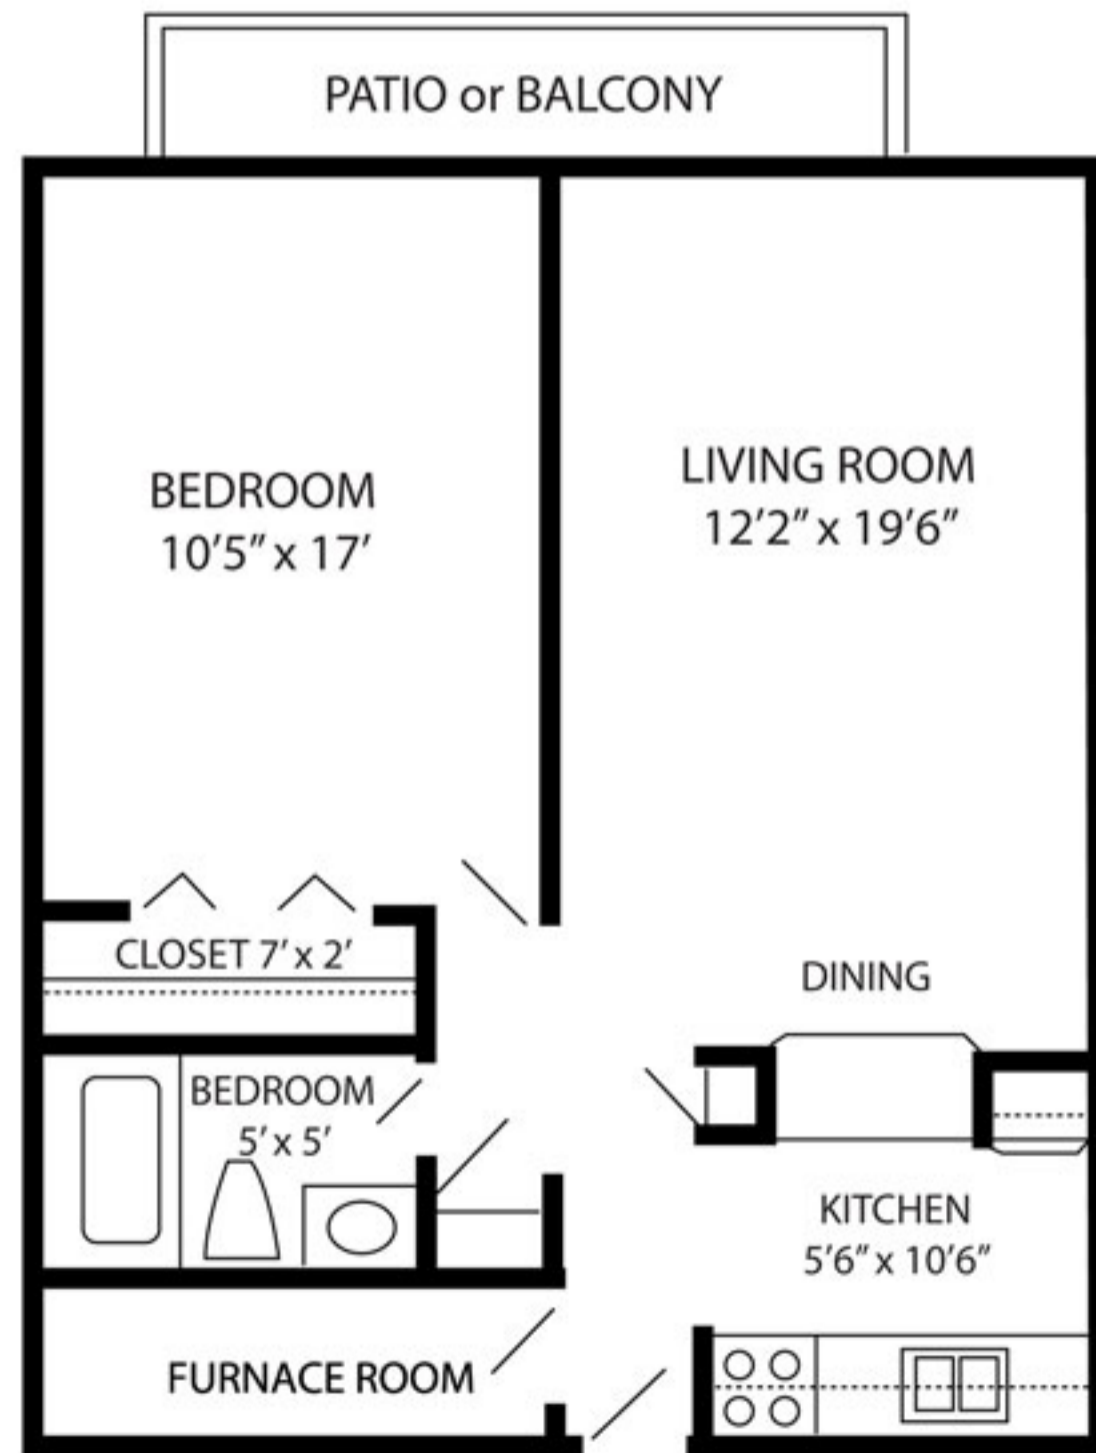

PER MONTH 650 SQUARE FEET

PER MONTH 900 SQUARE FEET

MANCHESTER COURT

ONE BEDROOM

TWO BEDROOM

650 square feet

900 square feet

All Dimensions are approximate