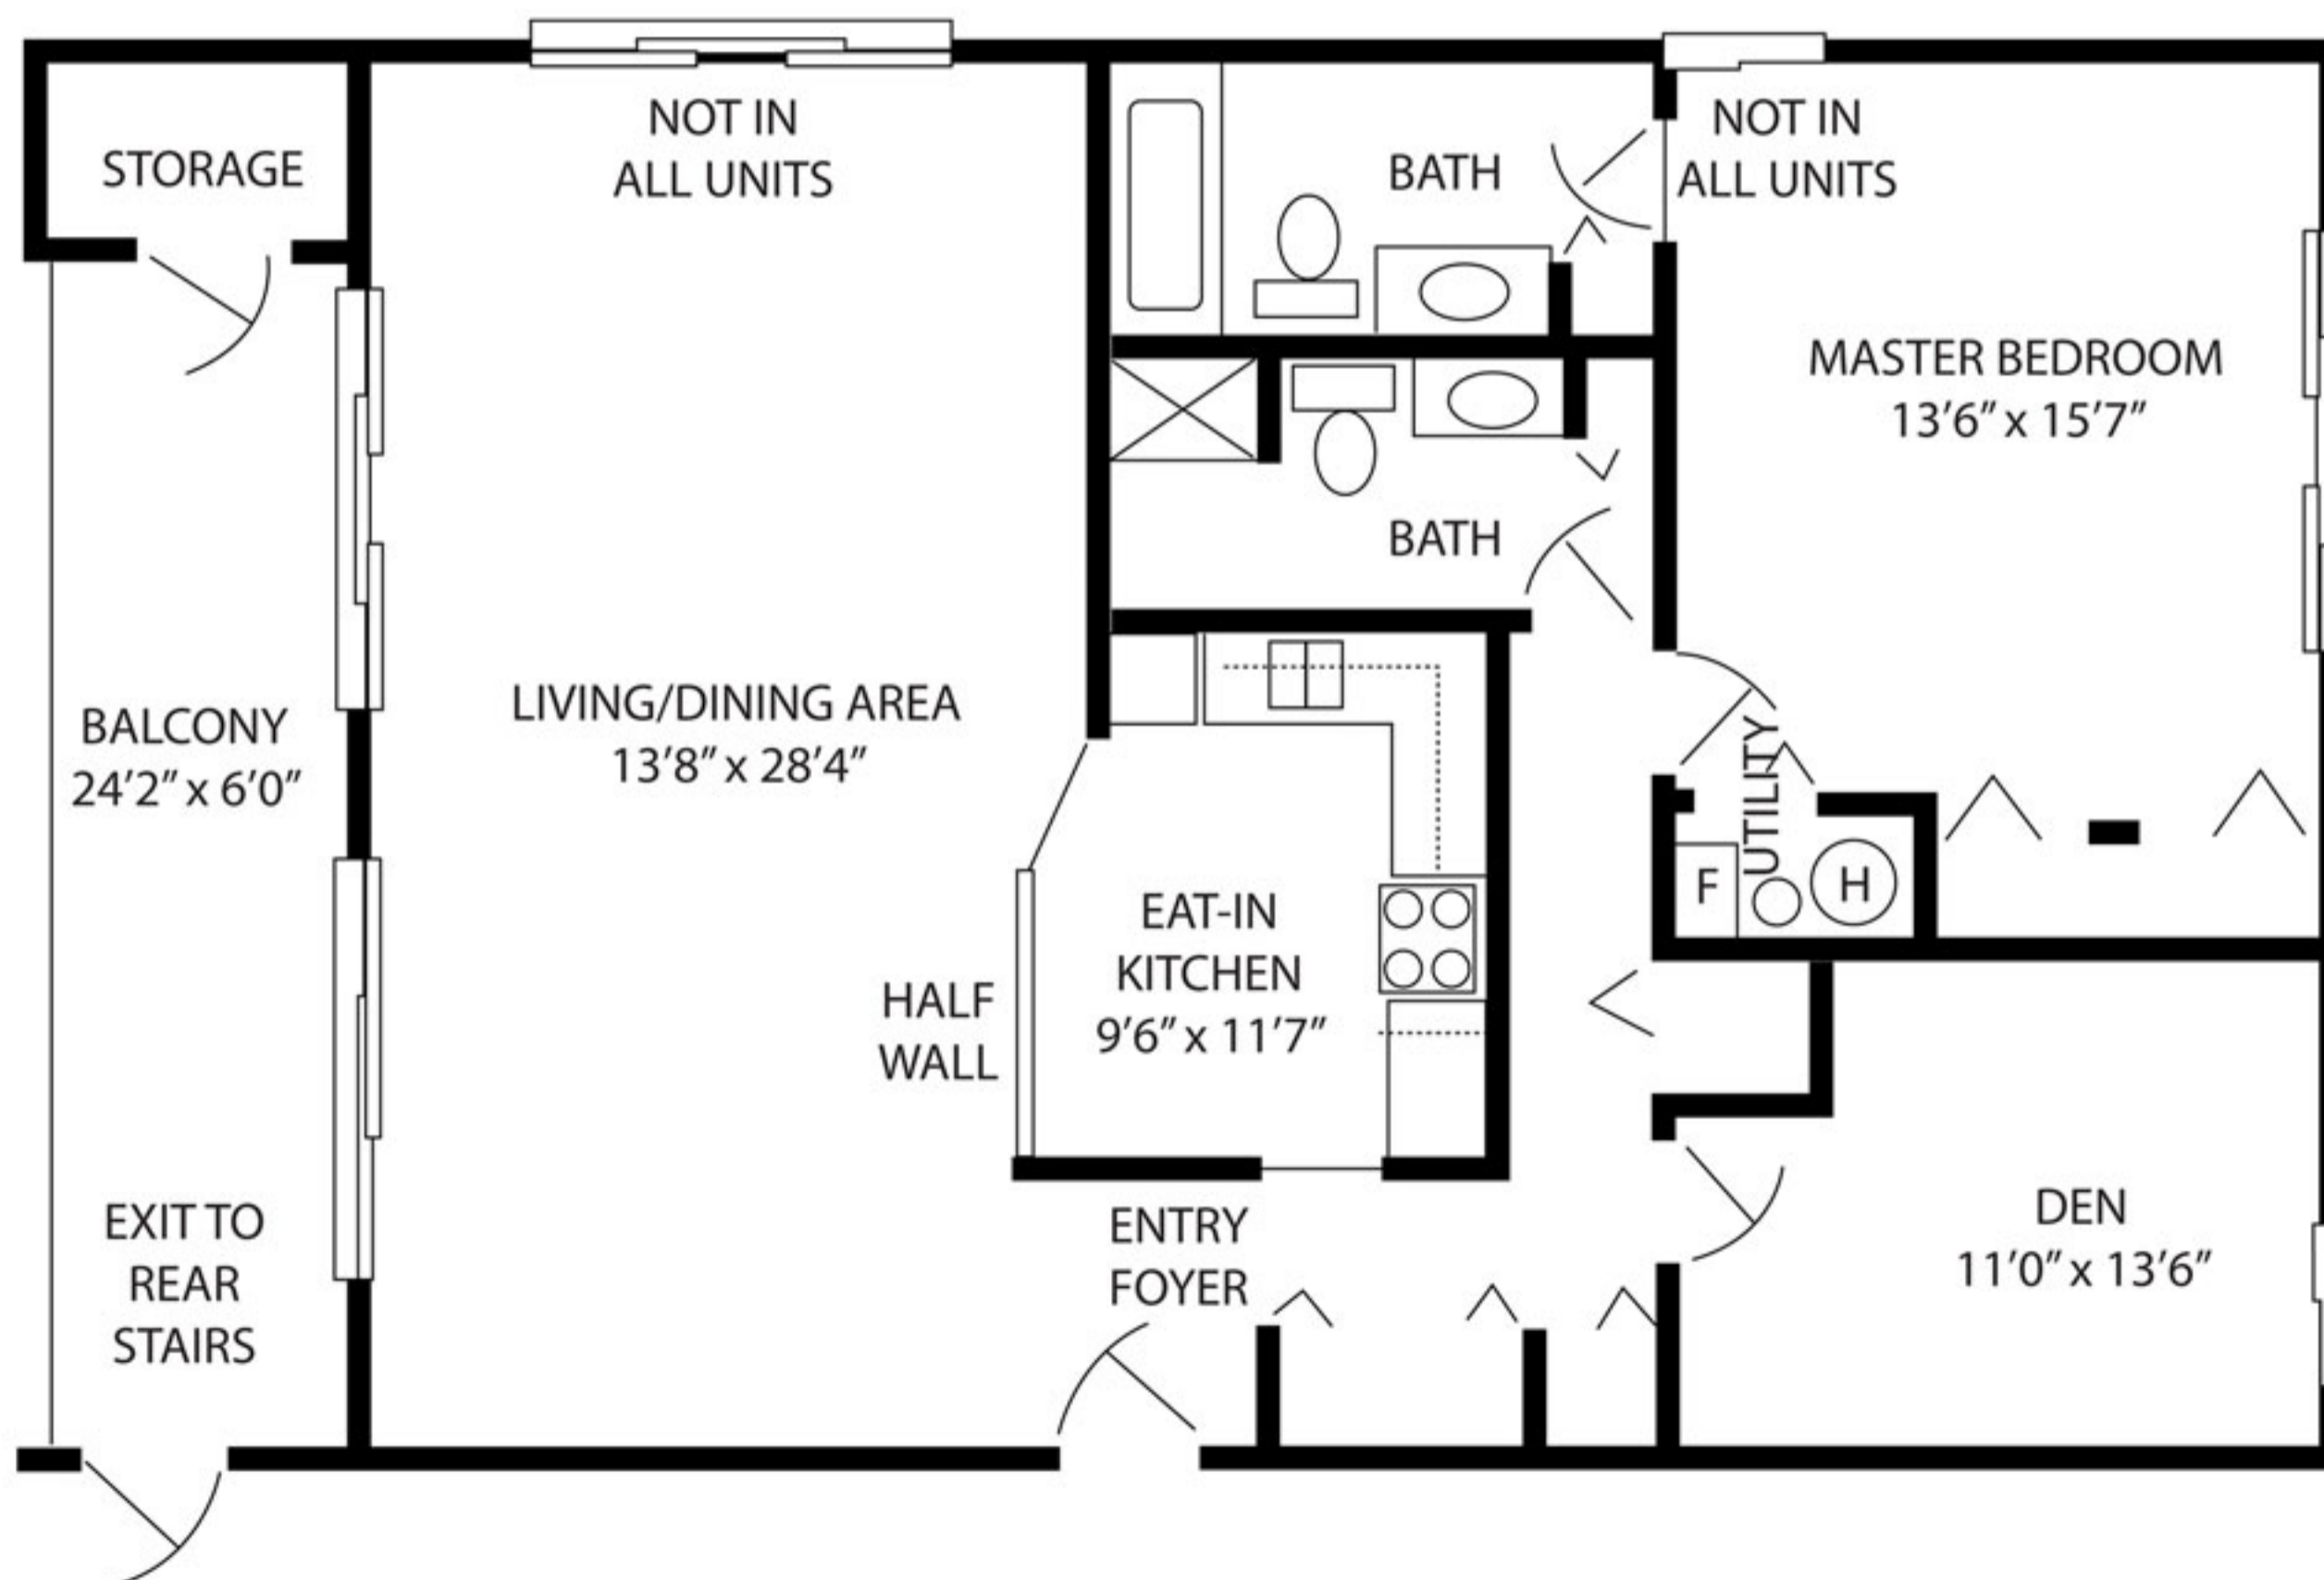

PER MONTH

1289 SQUARE FEET

## TOWERS OF EDGEWATER

**ONE BEDROOM EXPANDED**

All Dimensions are approximate