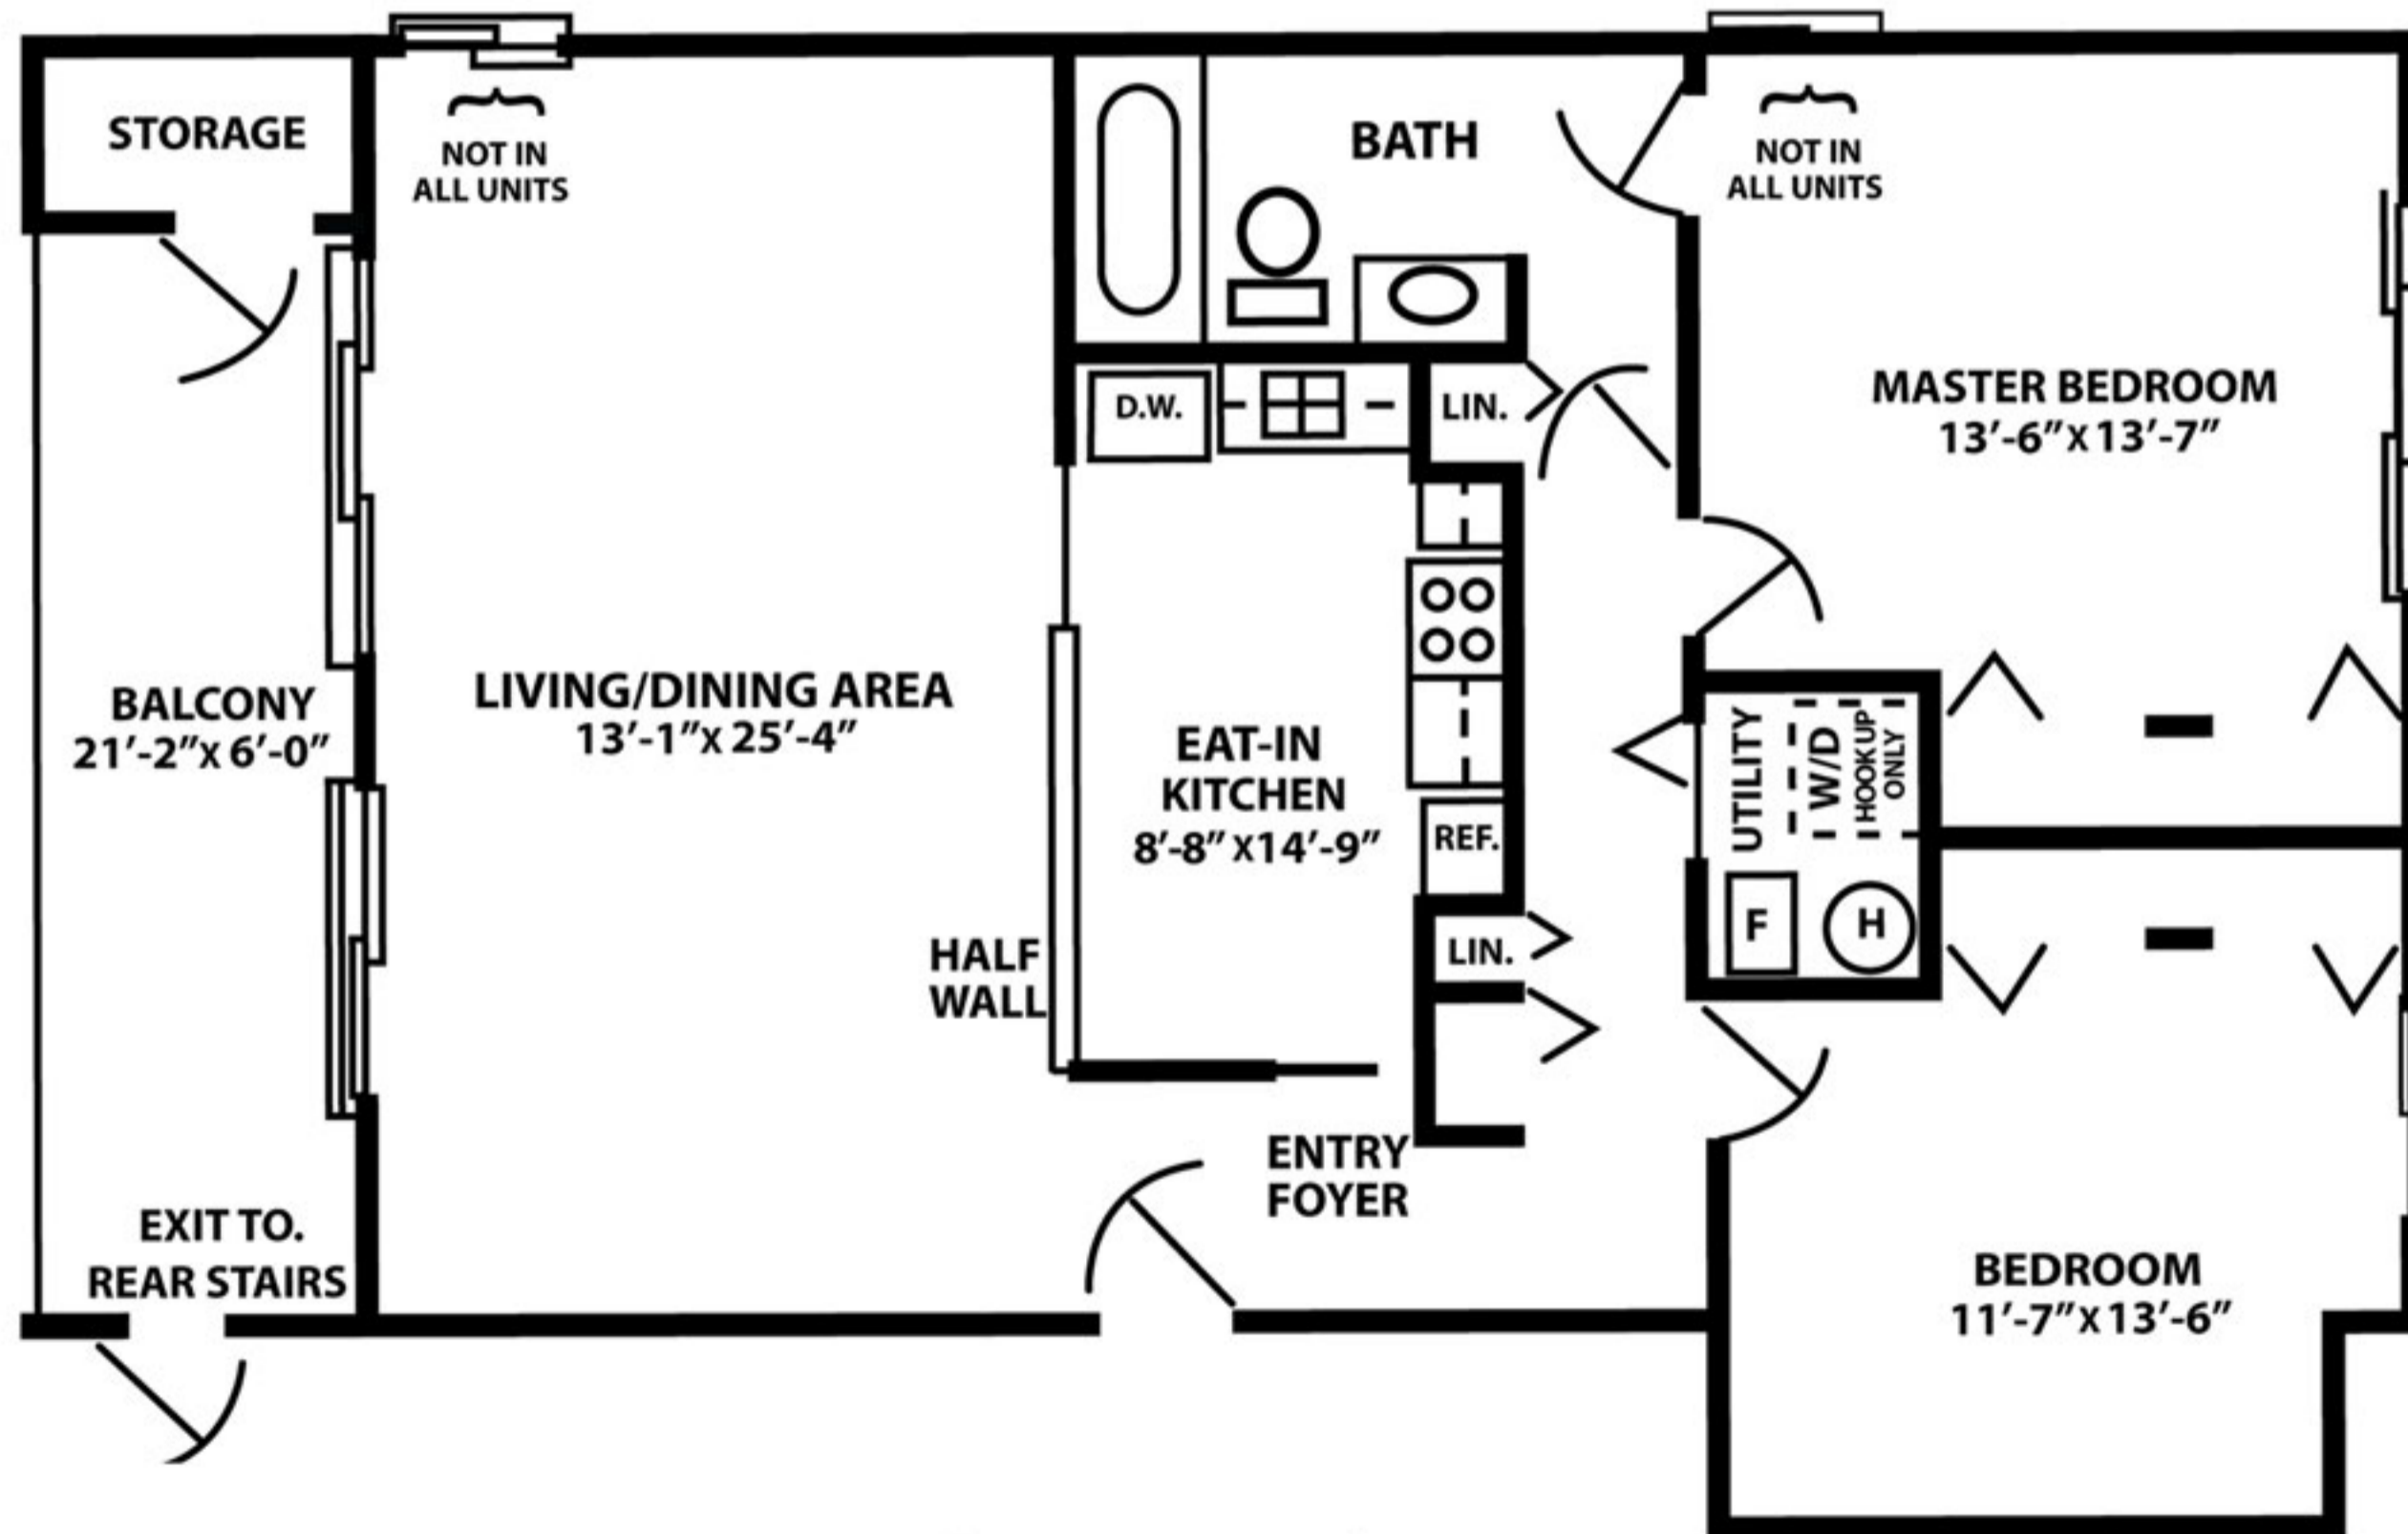

PER MONTH 1173 SQUARE FEET

TOWERS OF EDGEWATER

2 Bedroom - 1 Bath

All Dimensions are approximate

APARTMENT LOCATION

5910 W. Lakebluff Drive, #6A
Tinley Park, IL 60477

COMMUNITY FEATURES

- 10-Acre Private Recreation Area With Spring Fed Lake
- 24- Hour Emergency Maintenance
- On-Site Management Office
- Forest Preserve Like Setting
- School Bus Stop
- Close to Golf Course
- Across From Forest Preserve
- Garage Rentals Available
- Washer & Dryer Hook-Ups In Select Units
- Central Heating and Air Conditioning
- Participate in the Crime Free Housing Program