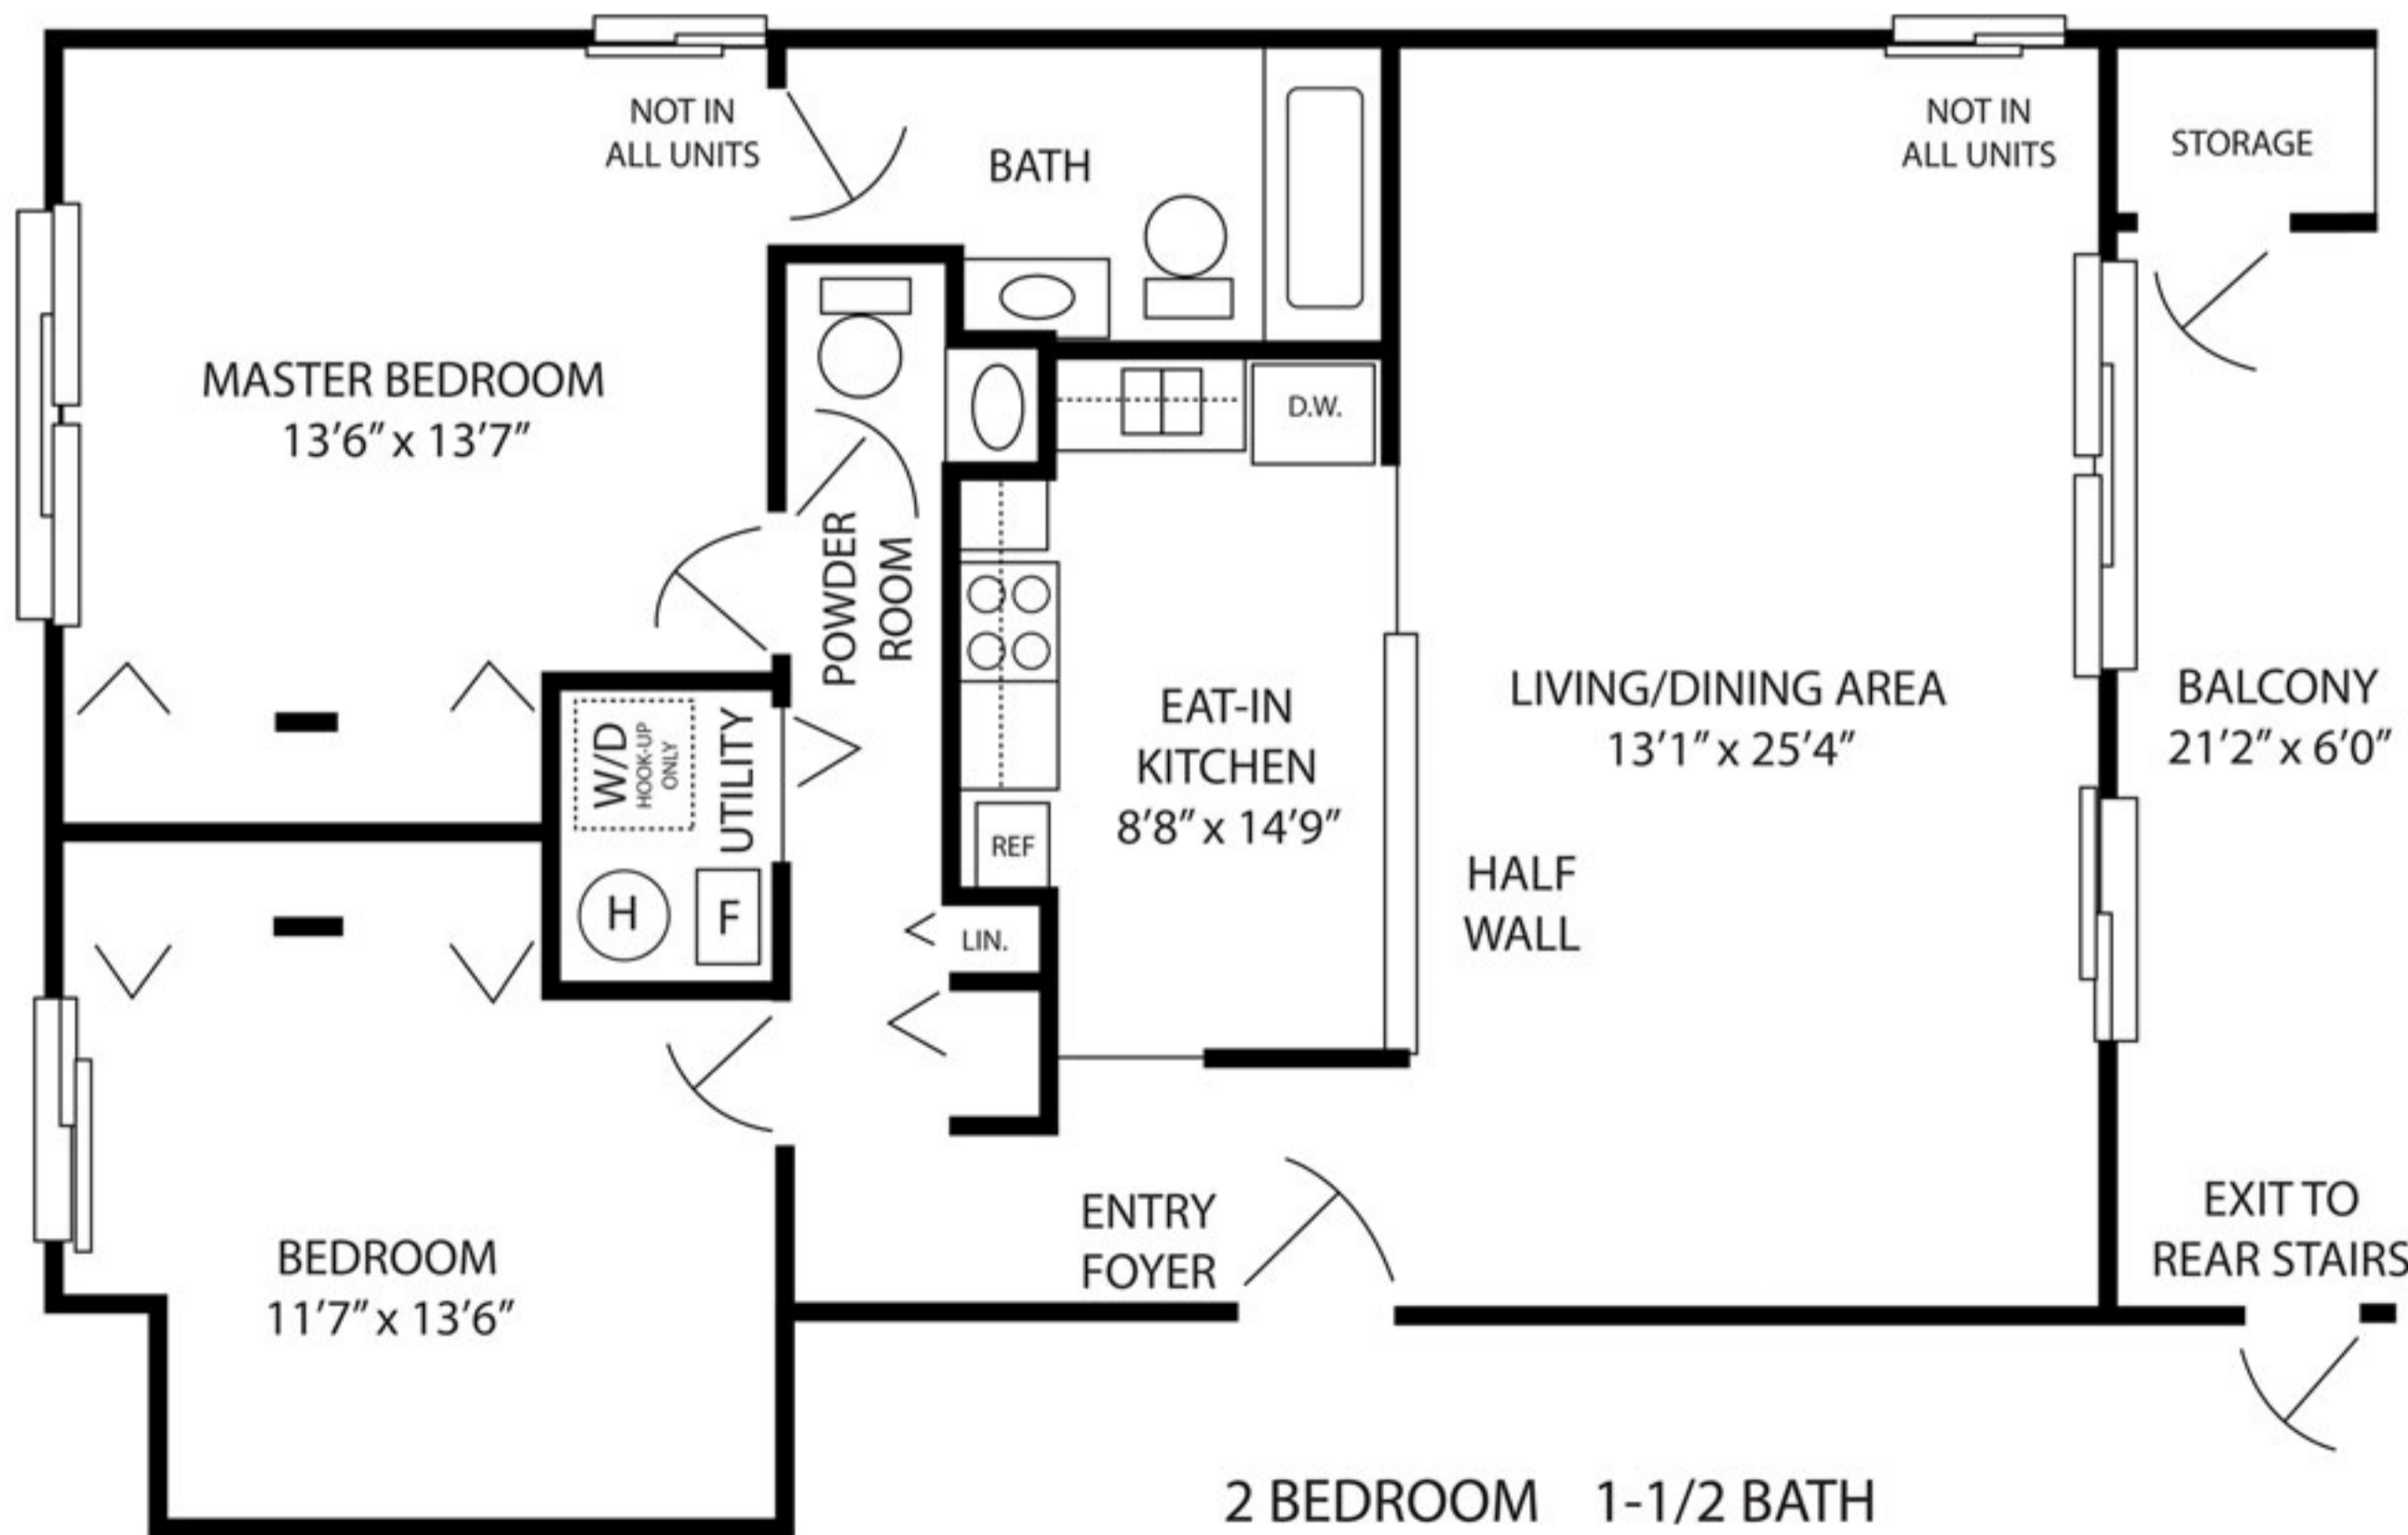

PER MONTH

1173 SQUARE FEET

TOWERS OF EDGEWATER

All Dimensions are approximate

APARTMENT LOCATION

5910 W. Lakebluff Drive, #6A
Tinley Park, IL 60477

COMMUNITY FEATURES

- 10-Acre Private Recreation Area With Spring Fed Lake
- 24- Hour Emergency Maintenance
- On-Site Management Office
- Forest Preserve Like Setting
- School Bus Stop
- Close to Golf Course
- Across From Forest Preserve
- Garage Rentals Available
- Washer & Dryer Hook-Ups In Select Units
- Central Heating and Air Conditioning
- Participate in the Crime Free Housing Program