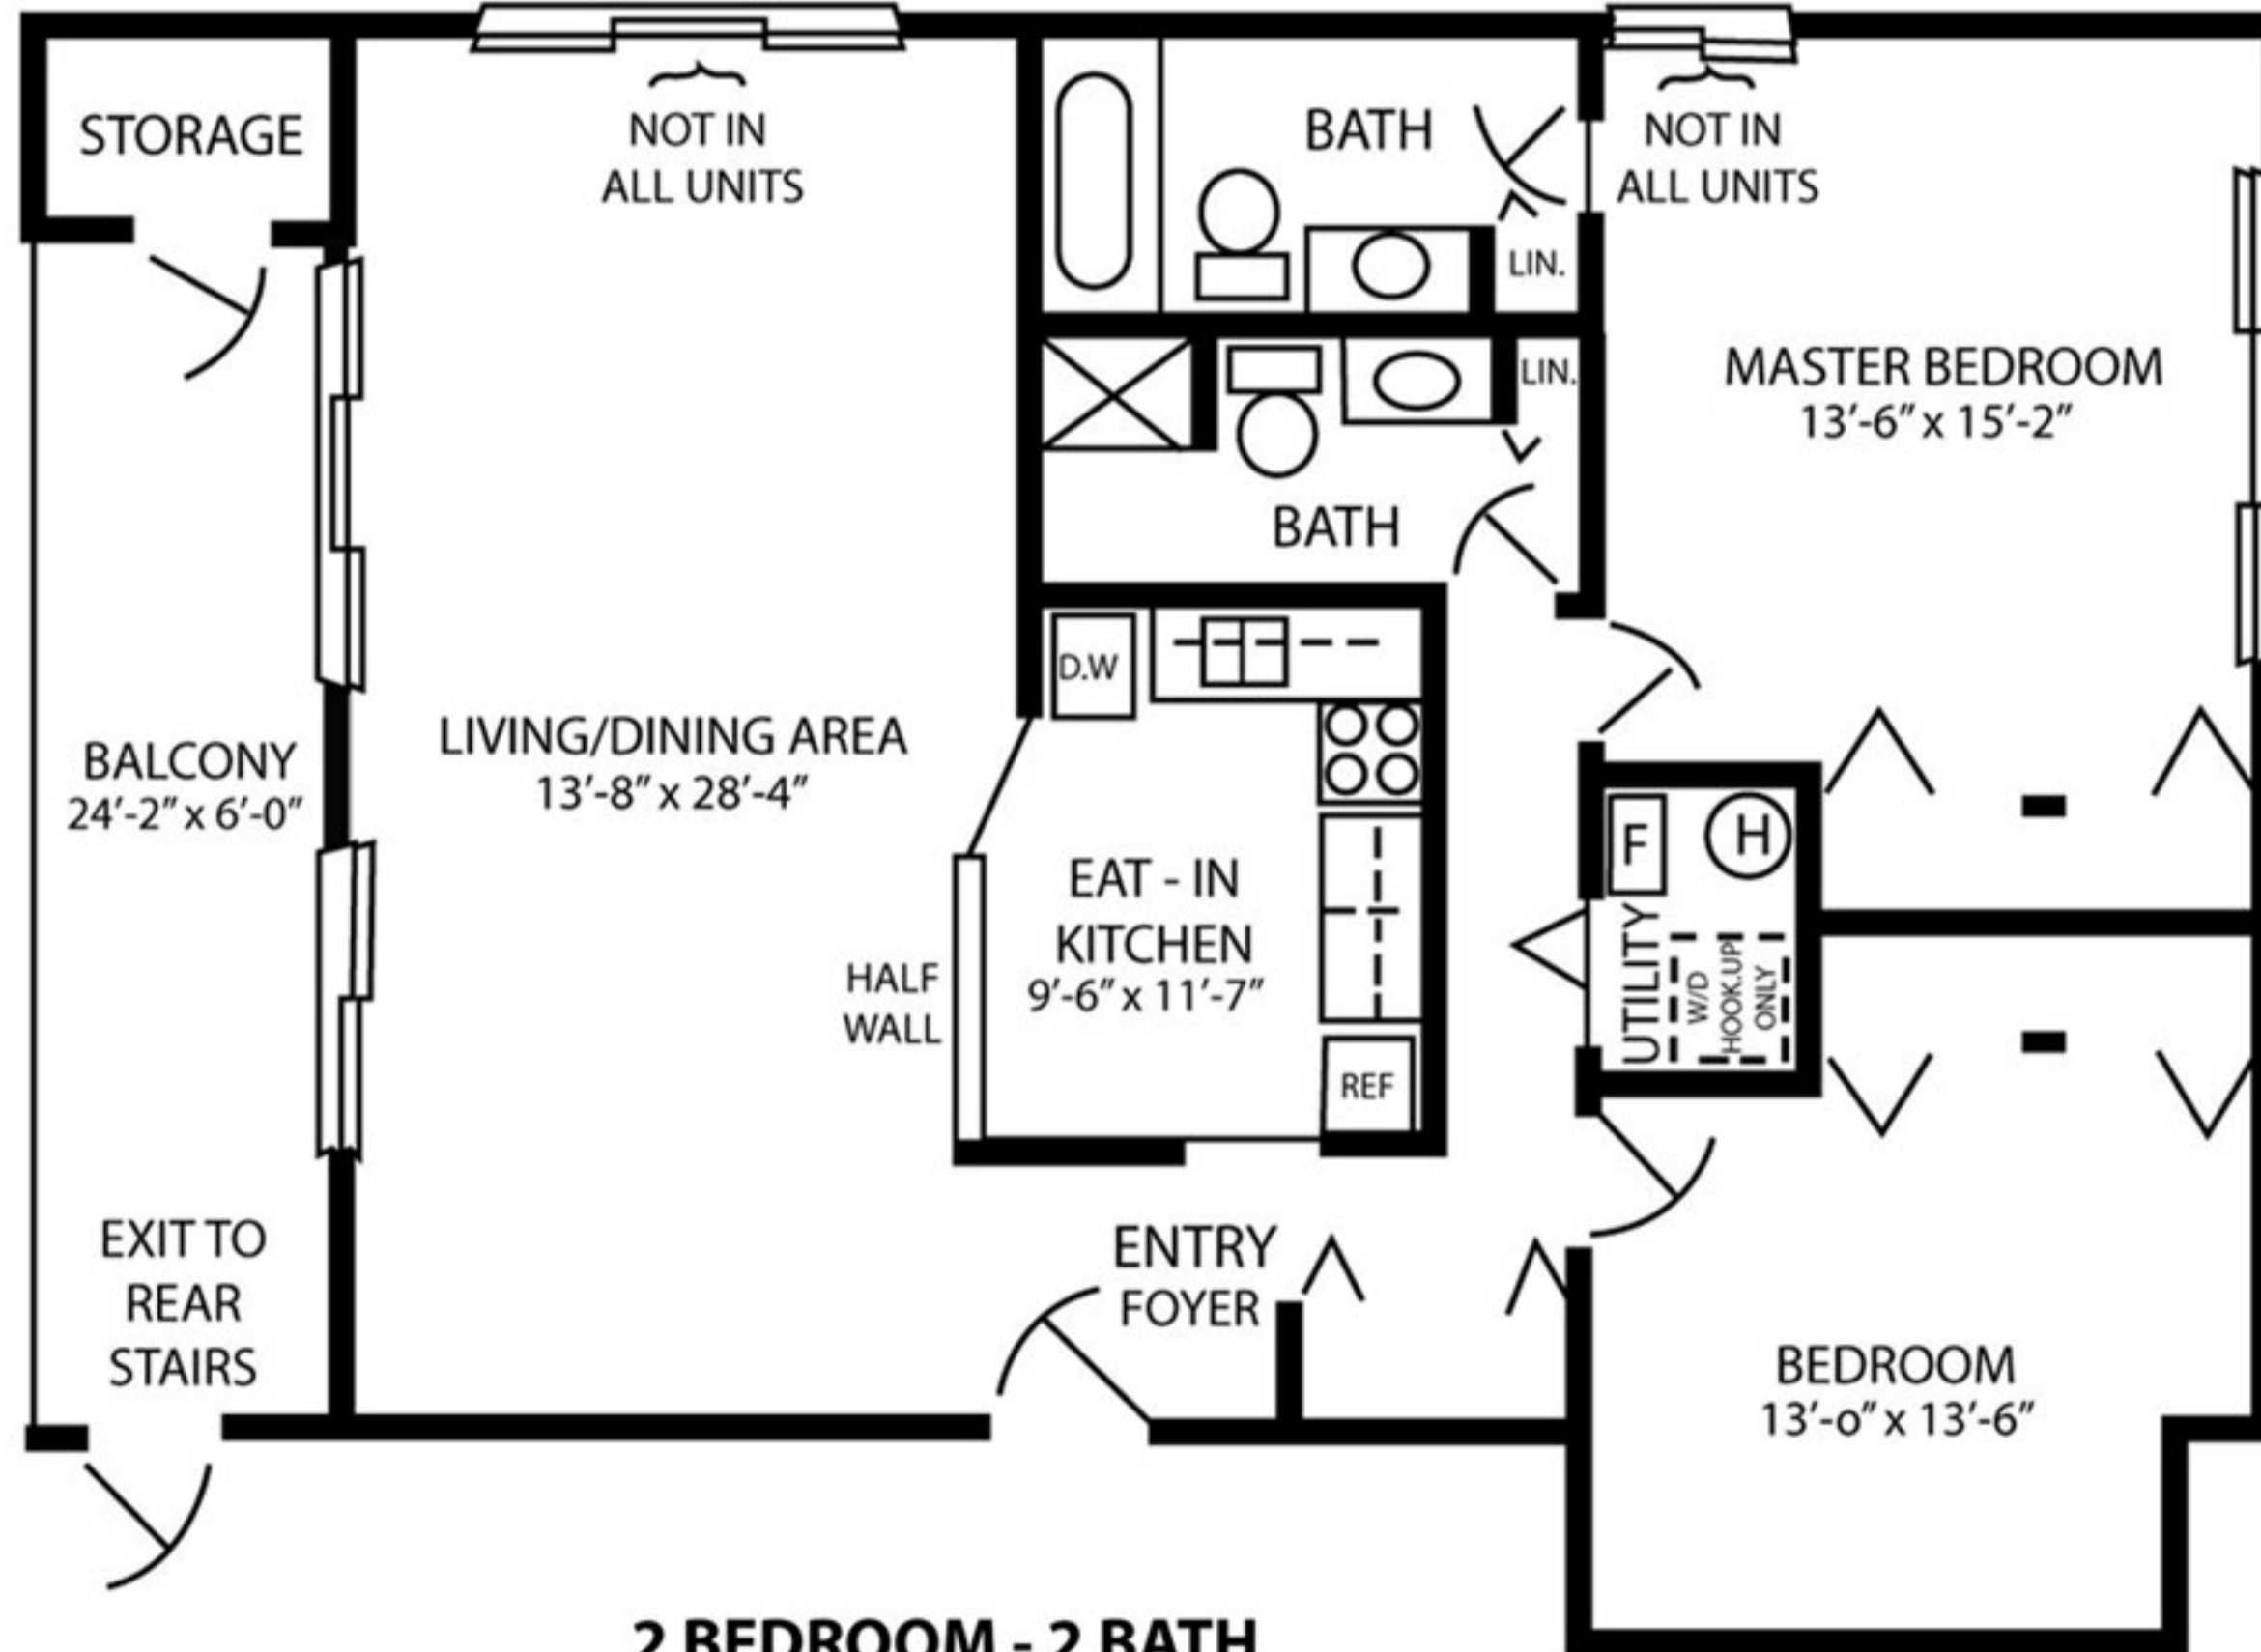

PER MONTH 1340 SQUARE FEET

TOWERS OF EDGEWATER

2 BEDROOM - 2 BATH

All Dimensions are approximate

APARTMENT LOCATION

5910 W. Lakebluff Drive, #6A
Tinley Park, IL 60477

COMMUNITY FEATURES

- 10-Acre Private Recreation Area With Spring Fed Lake
- 24- Hour Emergency Maintenance
- On-Site Management Office
- Forest Preserve Like Setting
- School Bus Stop
- Close to Golf Course
- Across From Forest Preserve
- Garage Rentals Available
- Washer & Dryer Hook-Ups In Select Units
- Central Heating and Air Conditioning
- Participate in the Crime Free Housing Program